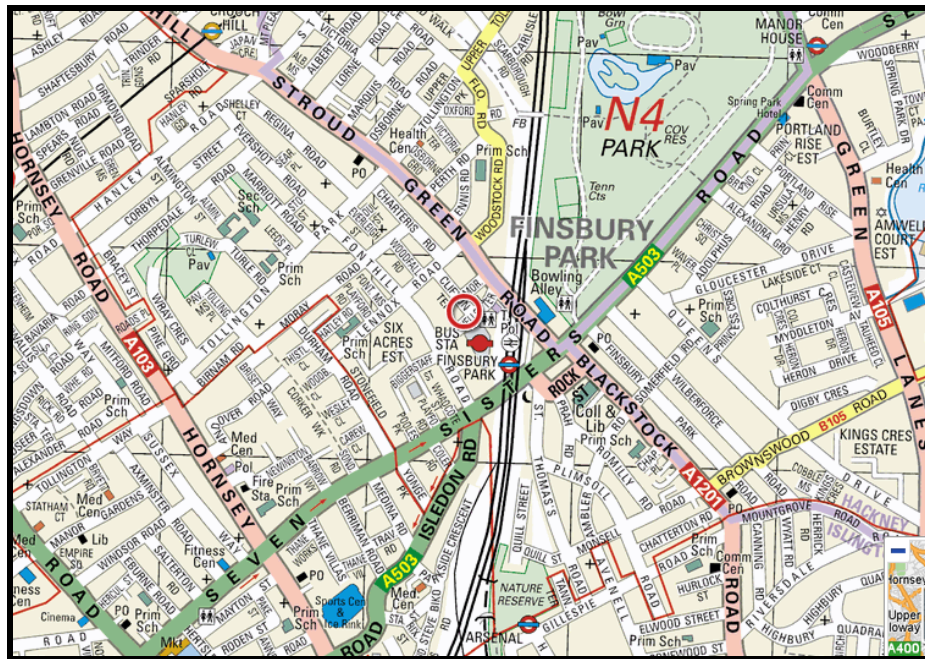

### Where?

Leap Confronting Conflict, Wells House (Unit 5) 5-7 Wells Terrace, Finsbury Park, London, N4 3JU  
 Tube: Finsbury Park (Piccadilly line/ Victoria line) Use Wells Terrace Exit

**Residential:** Green Park Centre, Aylesbury, Buckinghamshire (coach will depart from Leap)